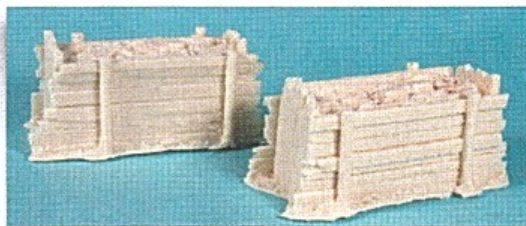

Military SCALE MODELLER International

February 2013

aDM Models – Buildings

Manufacturer: aDM
Scale: 1:72 and 1:76
Kit Type: Cast Resin
Kit Numbers: Various

Tom Cole

aDM Models produce a small but growing range of war-torn buildings and scenic accessories. Proprietor Stephen auf der Mauer has to date specialised in 1:35 and 1:48 but has recently (after a chance meeting at the Letchworth Model Show) decided to branch out in 1:72 and 1:76. His small scale range currently includes: European/French Cafe/Shop Ruin, Industrial Building/Workshop Ruin, Cobbled Road with Pavement, Betonfundament – German Cast Concrete Gun Mount, and Panzersperre – German Road Block, all of which come in a cream resin finish. The ruins are in several parts and the others are cast as single pieces.

The buildings are two storeys with some nicely done brickwork on the Industrial Building and rough render on Cafe/Shop. Everything goes together easily although the cover beams on the side walls were thick and needed to be sanded down to

the correct thickness – and take great care when doing this as resin dust is very nasty - so take appropriate precautions. I used an epoxy resin to glue the buildings together and this produced a strong model that will

take rough handling on the Wargames table. A set of detailed instructions are included and the buildings come complete with floors cast in resin and a small embossed sheet that can be used to represent floor boards.

Also included in the Cafe are some separate resin shutters and these and the floorboards can be cut to size. The individual items are all well cast and have lots of detail.

This range is suitable both for Wargamers and for serious modellers who want to build dioramas and these sets can be combined to make larger buildings. These are bound to be popular with small scale enthusiasts and no doubt the range will expand in the future. Highly recommended to modellers of all skill levels.

Many thanks to aDM Models for the review samples.