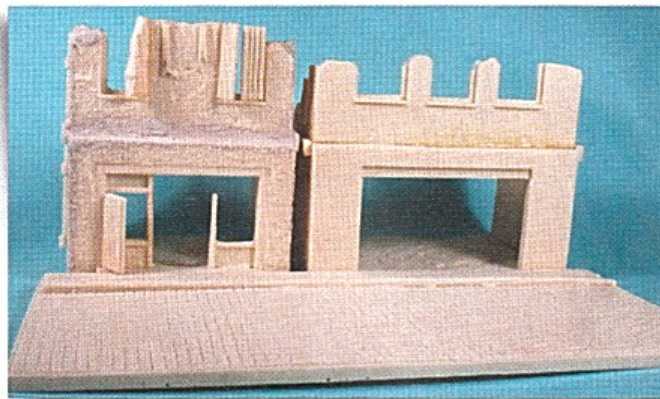

Military SCALE MODELLER International

February 2013

aDM Models – Buildings

Manufacturer: aDM
Scale: 1:72 and 1:76
Kit Type: Cast Resin
Kit Numbers: Various

Tom Cole

aDM Models produce a small but growing range of war-torn buildings and scenic accessories. Proprietor Stephen auf der Mauer has to date specialised in 1:35 and 1:48 but has recently (after a chance meeting at the Letchworth Model Show) decided to branch out in 1:72 and 1:76. His small scale range currently includes: European/French Cafe/Shop Ruin, Industrial Building/Workshop Ruin, Cobbled Road with Pavement, Betonfundament – German Cast Concrete Gun Mount, and Panzersperre – German Road Block, all of which come in a cream resin finish. The ruins are in several parts and the others are cast as single pieces.

The buildings are two storeys with some nicely done brickwork on the Industrial Building and rough render on Cafe/Shop. Everything goes together easily although the cover beams on the side walls were thick and needed to be sanded down to

the correct thickness – and take great care when doing this as resin dust is very nasty - so take appropriate precautions. I used an epoxy resin to glue the buildings together and this produced a strong model that will

take rough handling on the Wargames table. A set of detailed instructions are included and the buildings come complete with floors cast in resin and a small embossed sheet that can be used to represent floor boards.

Also included in the Cafe are some separate resin shutters and these and the floorboards can be cut to size. The individual items are all well cast and have lots of detail.

This range is suitable both for Wargamers and for serious modellers who want to build dioramas and these sets can be combined to make larger buildings. These are bound to be popular with small scale enthusiasts and no doubt the range will expand in the future. Highly recommended to modellers of all skill levels.

Many thanks to aDM Models for the review samples.