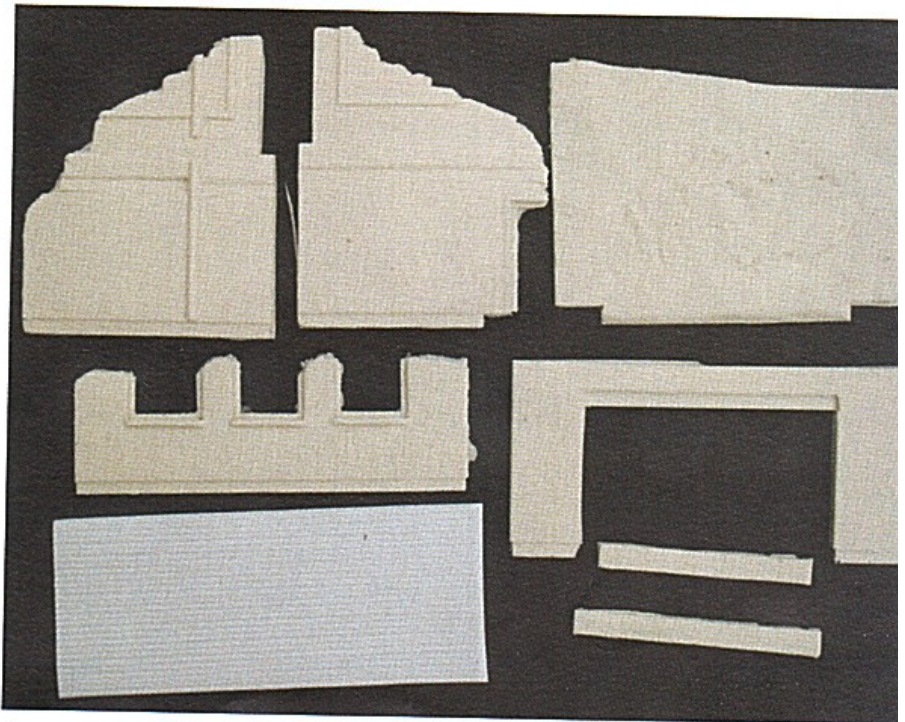

MILITARY MODELLING

February 2013.

News from **adm models** and their series of resin cast diorama accessories. In addition to extending their range of 1:48 scale ruined buildings and the like, they have also turned their hands to 1:72 scale as well. Their first three releases will go nicely together, though each are sold separately. A section of cobbled street, a ruined industrial building and a café. They have also included the rubble strewn interior floors as well. Nicely cast and simple to assemble and incorporate within a scene, it is good to see their 1:48 scale range prove popular and now the smaller scale series as well perhaps. Available direct from adm models. See their website for details at .